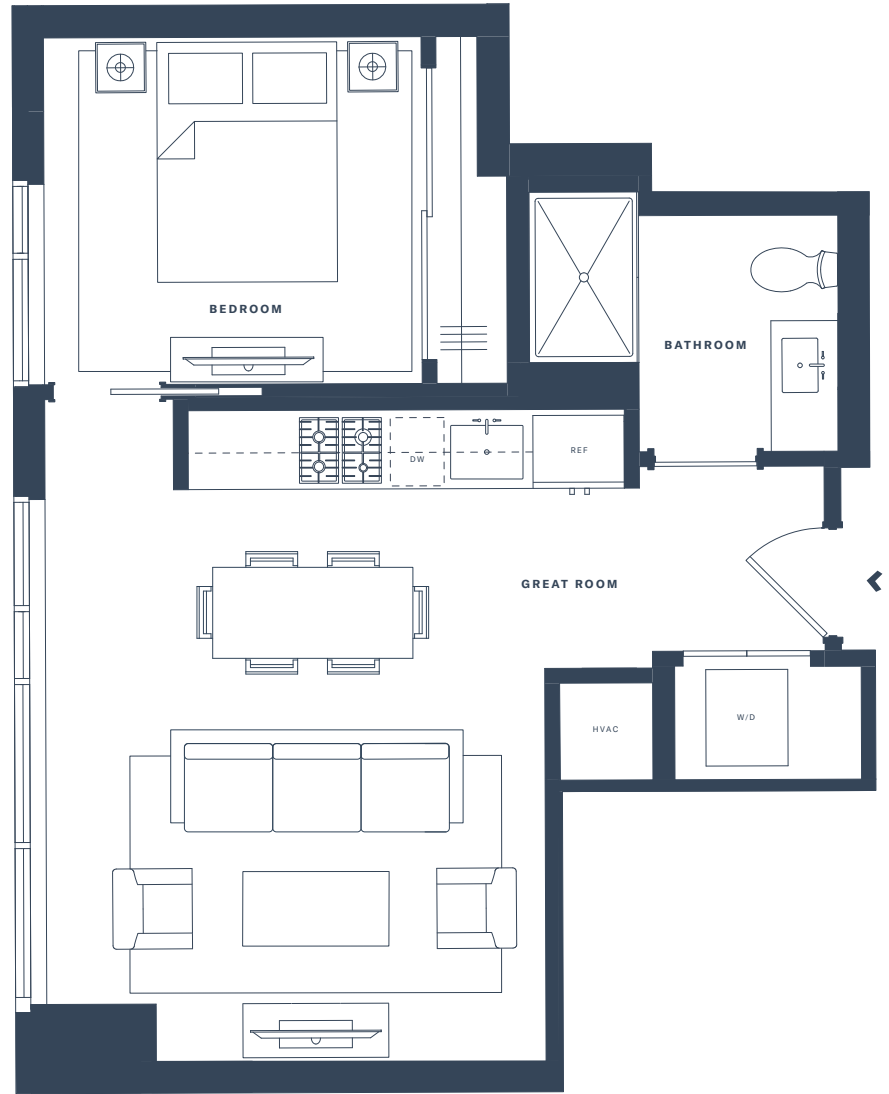

SPIRE
SEATTLE

1 BEDROOM
1 BATHROOM
FLOORS 4-34: 564 SQ FT

SPIRESEATTLE.COM

© 2021, Spire | Floor plans are drawn to varying scales to maximize visibility when printed. The floor plans, elevations, renderings, features, finishes, and specifications are subject to change at any time and should not be relied on as representations, express or implied. Square footage or floor areas shown in any marketing or other materials are approximate and may be more or less than the actual size. Real Estate Consulting, Sales and Marketing by Polaris Pacific - a Washington, Arizona, California, Colorado, Hawaii, and Oregon licensed broker.