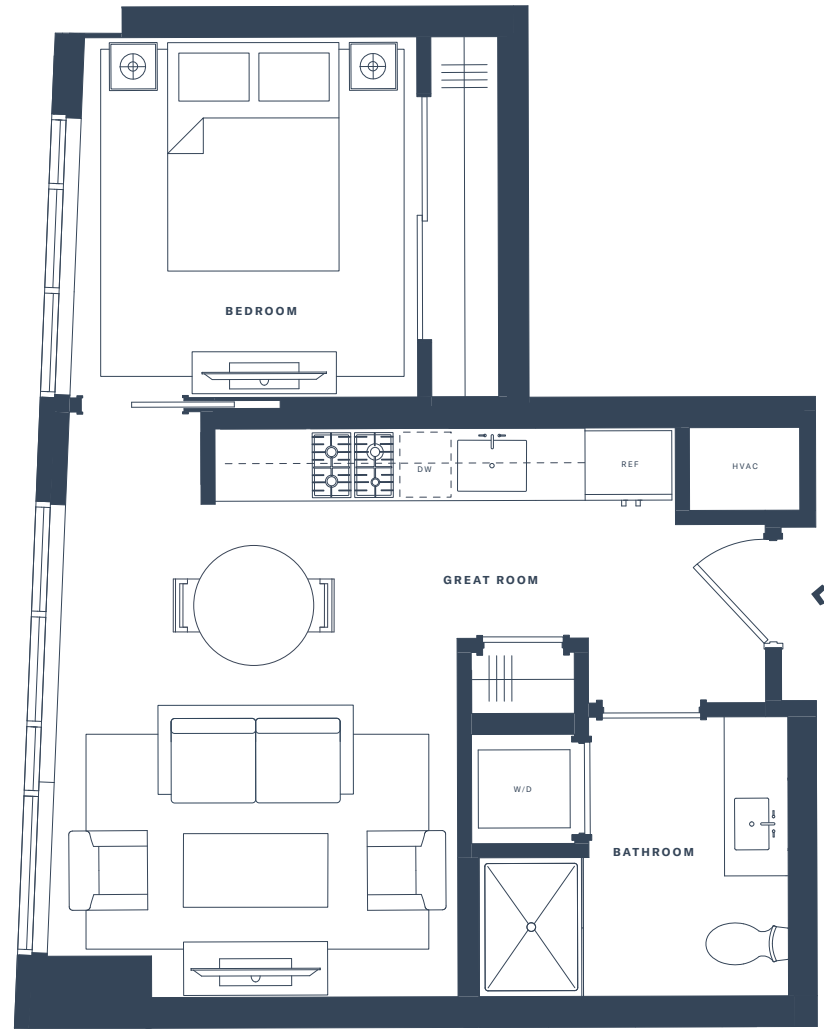

SPIRE
SEATTLE

1 BEDROOM
1 BATHROOM
FLOORS 5-23: 531 SQ FT
FLOORS 24-33: 542 SQ FT

BALCONIES VARY BY FLOOR. PLEASE SEE SALES AGENT FOR MORE DETAILS.

SPIRESEATTLE.COM

© 2021, Spire | Floor plans are drawn to varying scales to maximize visibility when printed. The floor plans, elevations, renderings, features, finishes, and specifications are subject to change at any time and should not be relied on as representations, express or implied. Square footage or floor areas shown in any marketing or other materials are approximate and may be more or less than the actual size. Real Estate Consulting, Sales and Marketing by Polaris Pacific – a Washington, Arizona, California, Colorado, Hawaii, and Oregon licensed broker.