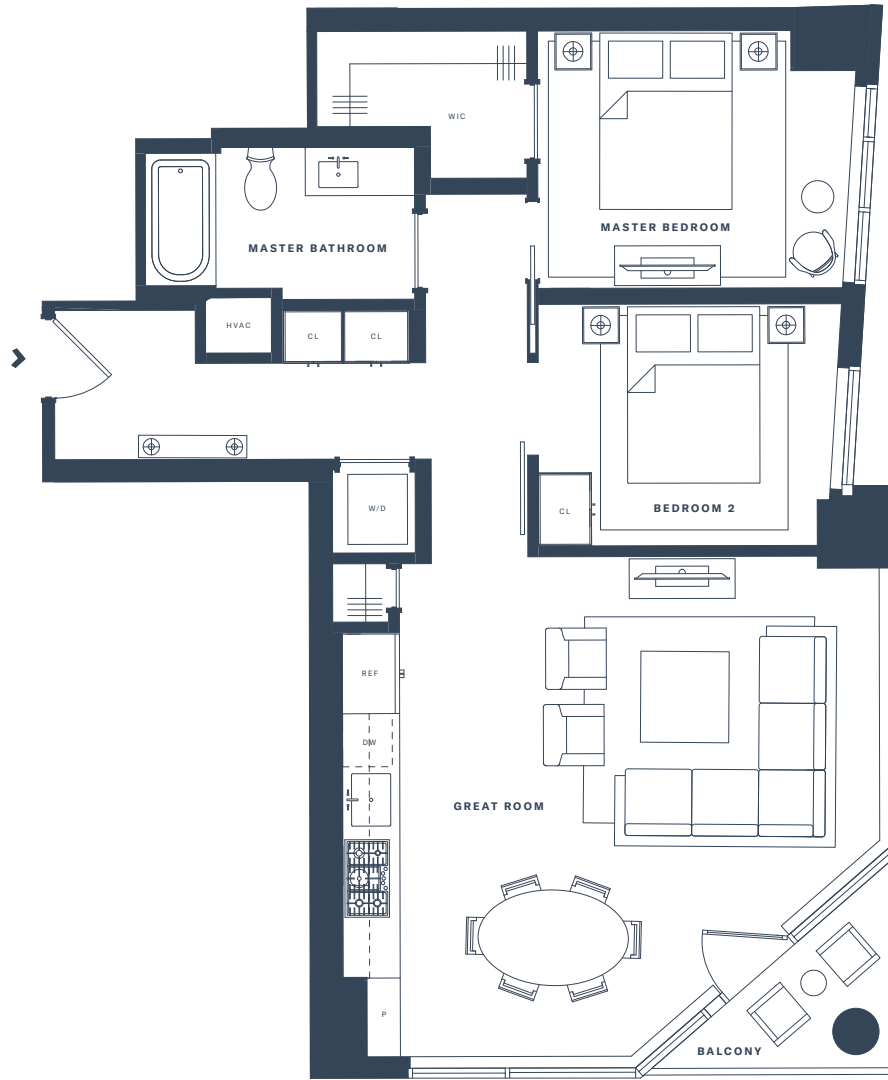

# Unit G2

2 BEDROOMS  
 1 BATHROOM  
 FLOORS 4-8: 918 SQ FT

[SPIRESEATTLE.COM](http://SPIRESEATTLE.COM)

© 2021, Spire | Floor plans are drawn to varying scales to maximize visibility when printed. The floor plans, elevations, renderings, features, finishes, and specifications are subject to change at any time and should not be relied on as representations, express or implied. Square footage or floor areas shown in any marketing or other materials are approximate and may be more or less than the actual size. Real Estate Consulting, Sales and Marketing by Polaris Pacific – a Washington, Arizona, California, Colorado, Hawaii, and Oregon licensed broker.