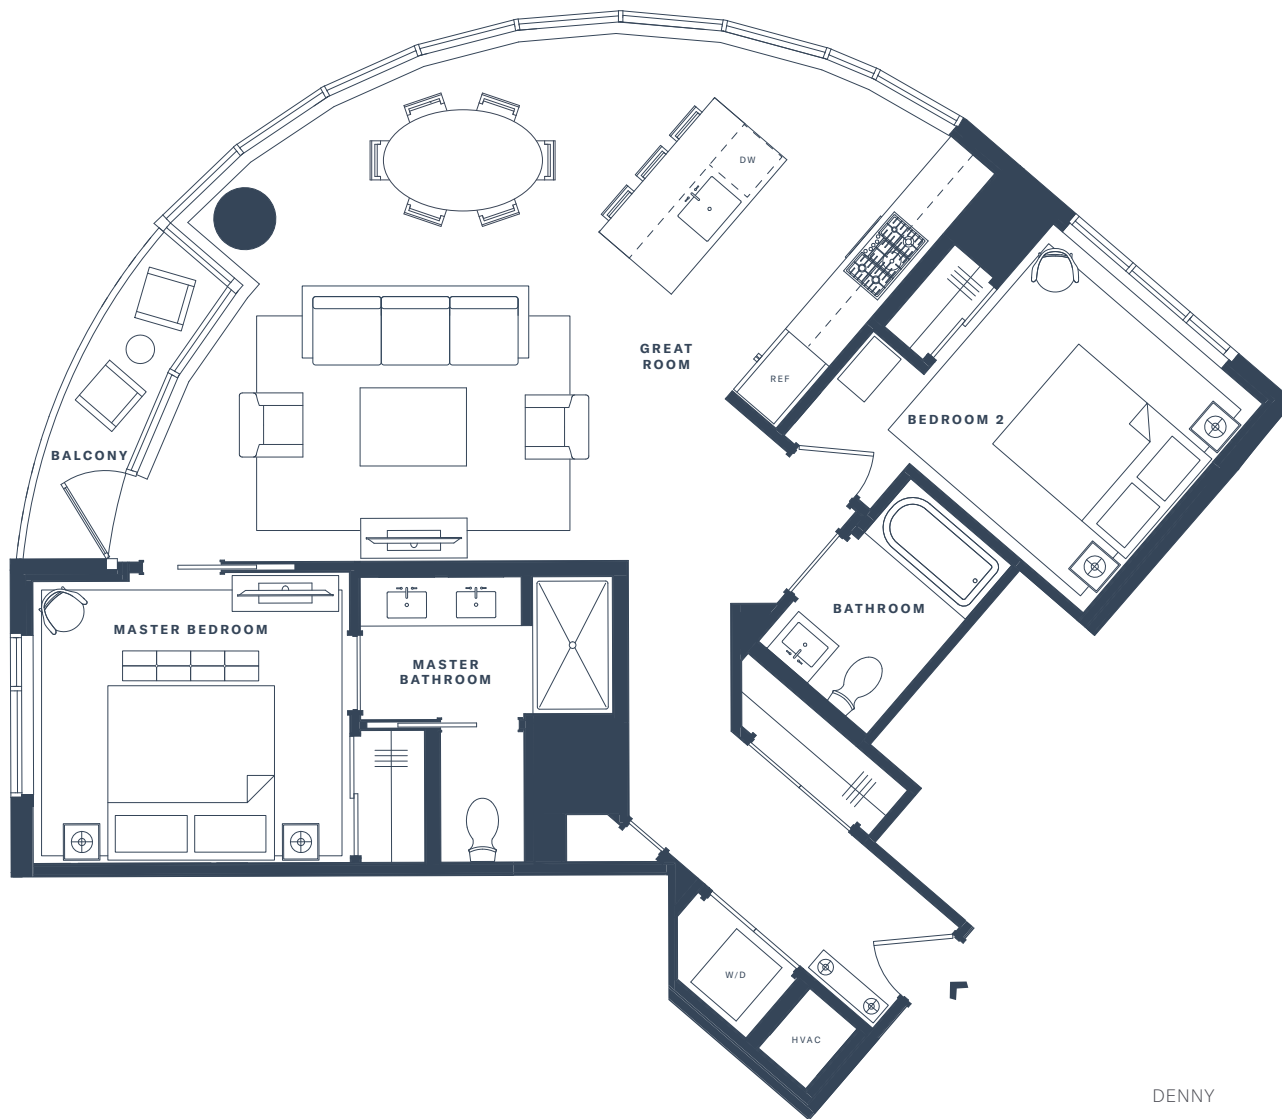

SPIRE  
SEATTLE

2 BEDROOMS

2 BATHROOMS

FLOORS 4-36: 1,154 SQ FT

FLOORS 37-38: 1,150 SQ FT