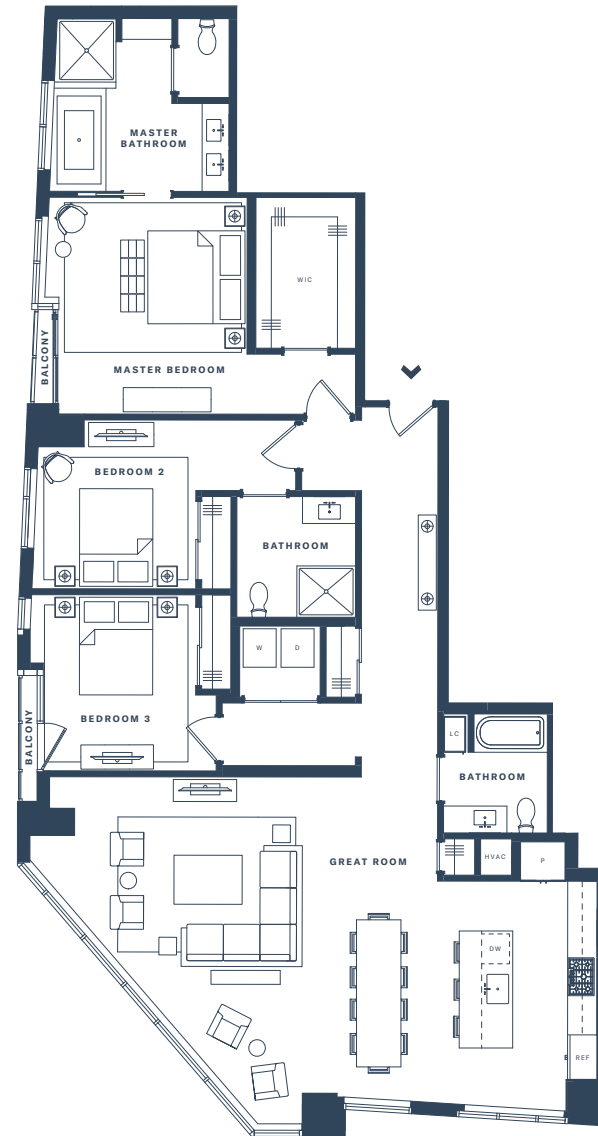

Penthouse EE

SPIRE SEATTLE

3 BEDROOMS
3 BATHROOMS
FLOOR 39: 2,018 SQ FT

SPIRESEATTLE.COM

© 2021, Spire | Floor plans are drawn to varying scales to maximize visibility when printed. The floor plans, elevations, renderings, features, finishes, and specifications are subject to change at any time and should not be relied on as representations, express or implied. Square footage or floor areas shown in any marketing or other materials are approximate and may be more or less than the actual size. Real Estate Consulting, Sales and Marketing by Polaris Pacific - a Washington, Arizona, California, Colorado, Hawaii, and Oregon licensed broker.