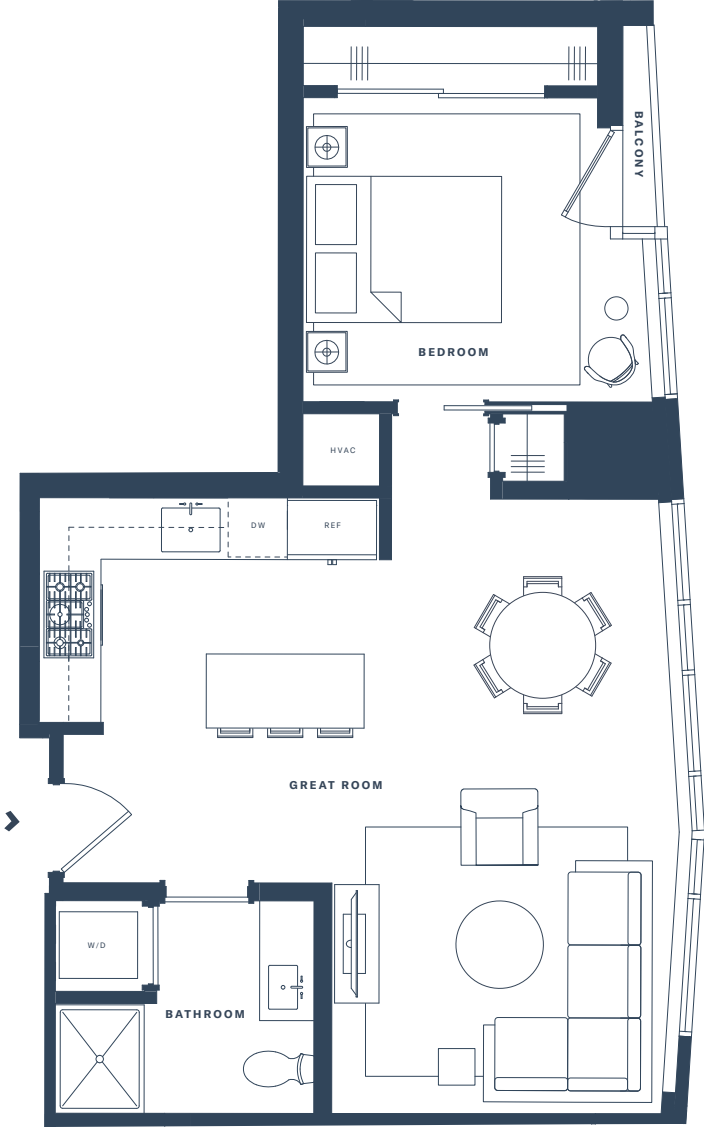

LACONIA DEVELOPMENT LLC POLARIS PACIFIC

SPIRESEATTLE.COM