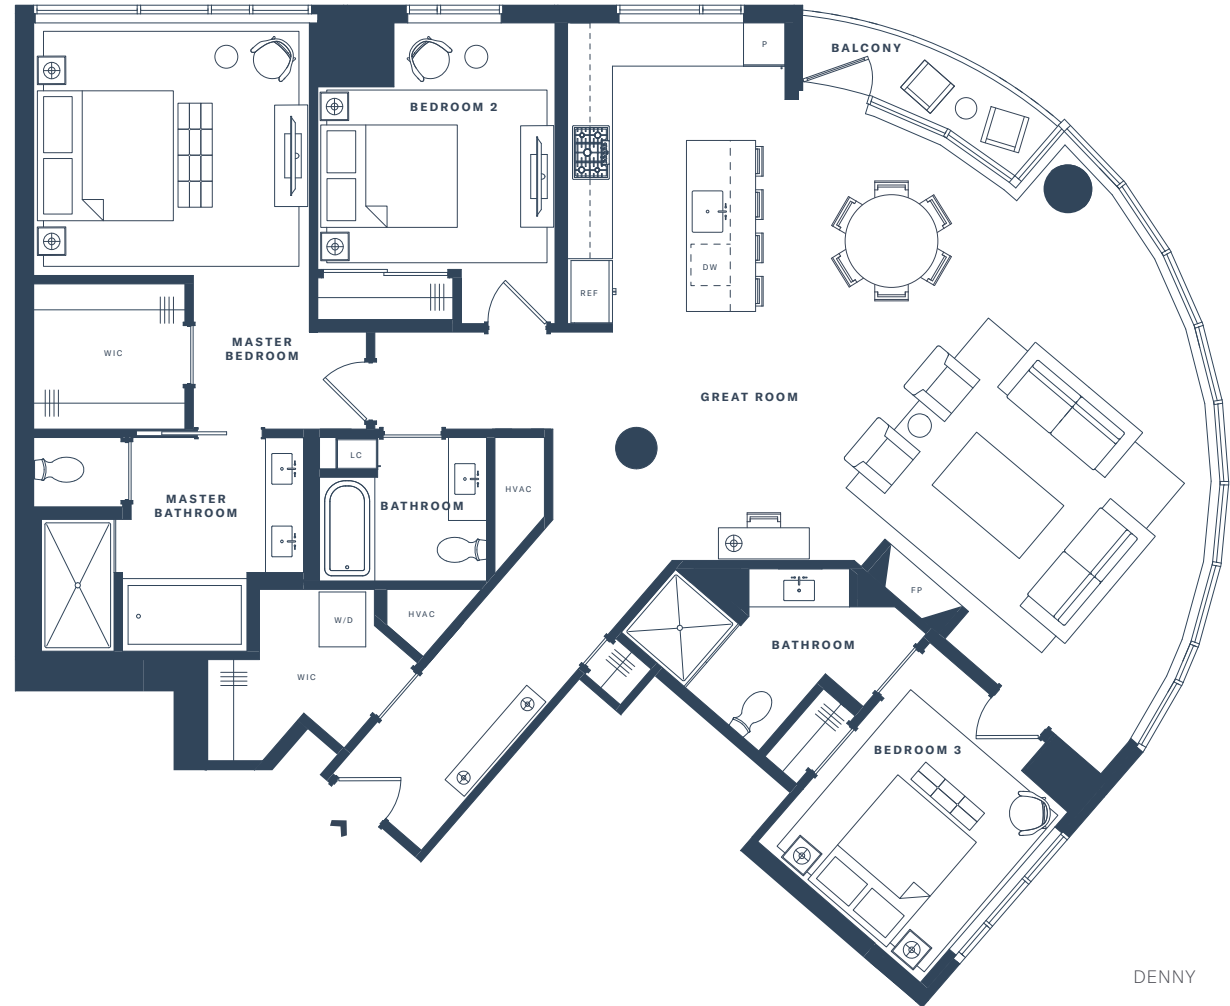

# Penthouse CC

**SPIRE**  
SEATTLE

3 BEDROOMS  
3 BATHROOMS  
FLOOR 39: 1,994 SQ FT

LACONIA  POLARIS  PACIFIC 

[SPIRESEATTLE.COM](http://SPIRESEATTLE.COM)

© 2021, Spire | Floor plans are drawn to varying scales to maximize visibility when printed. The floor plans, elevations, renderings, features, finishes, and specifications are subject to change at any time and should not be relied on as representations, express or implied. Square footage or floor areas shown in any marketing or other materials are approximate and may be more or less than the actual size. Real Estate Consulting, Sales and Marketing by Polaris Pacific – a Washington, Arizona, California, Colorado, Hawaii, and Oregon licensed broker.