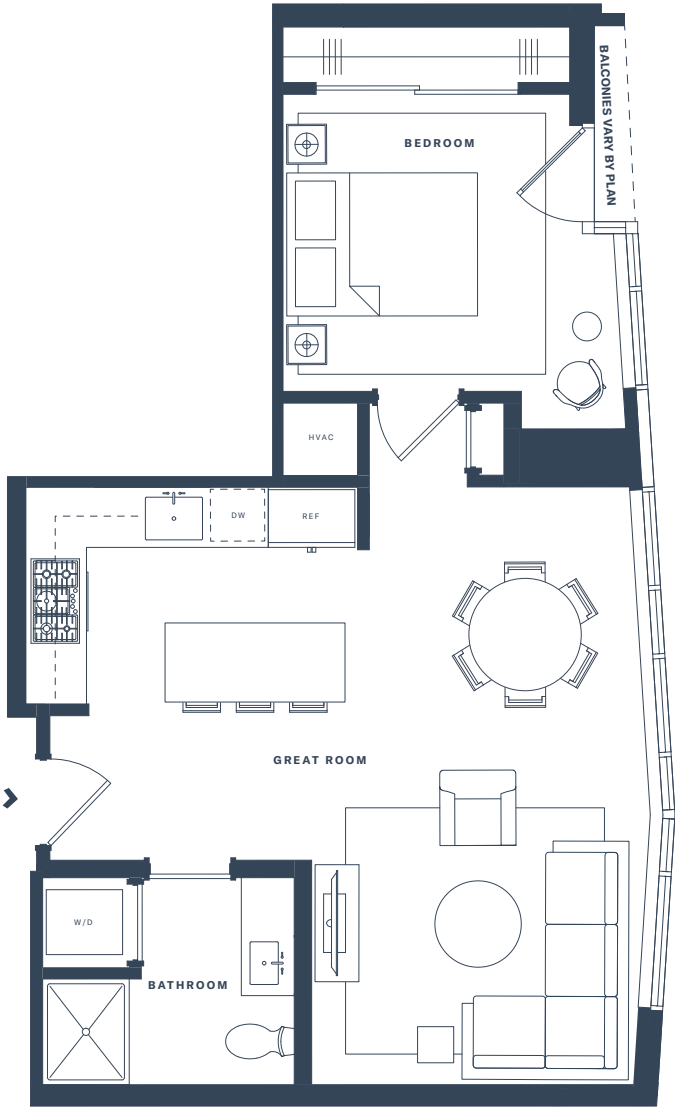

SPIRE
SEATTLE

1 BEDROOM
1 BATHROOM
FLOORS 4: 692 SQ FT
FLOORS 5-23: 684 SQ FT
FLOORS 24-38: 677 SQ FT

BALCONY LOCATIONS AND SIZES VARY.
PLEASE SEE SALES TEAM FOR DETAILS.

SPIRESEATTLE.COM