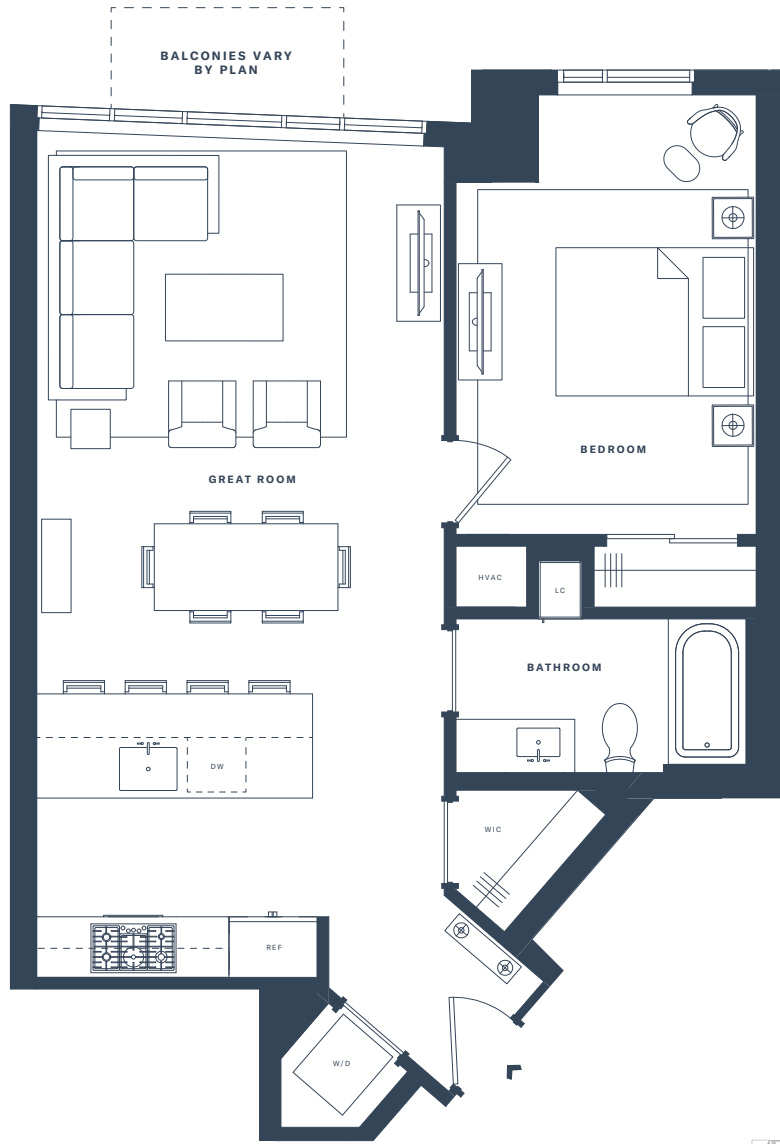

Unit D

SPIRE
SEATTLE

1 BEDROOM
1 BATHROOM
FLOORS 4-37: 765 SQ FT
FLOOR 38: 789 SQ FT

BALCONY LOCATIONS AND SIZES VARY.
PLEASE SEE SALES TEAM FOR DETAILS.

SPIRESEATTLE.COM

© 2021, Spire | Floor plans are drawn to varying scales to maximize visibility when printed. The floor plans, elevations, renderings, features, finishes, and specifications are subject to change at any time and should not be relied on as representations, express or implied. Square footage or floor areas shown in any marketing or other materials are approximate and may be more or less than the actual size. Real Estate Consulting, Sales and Marketing by Polaris Pacific – a Washington, Arizona, California, Colorado, Hawaii, and Oregon licensed broker.