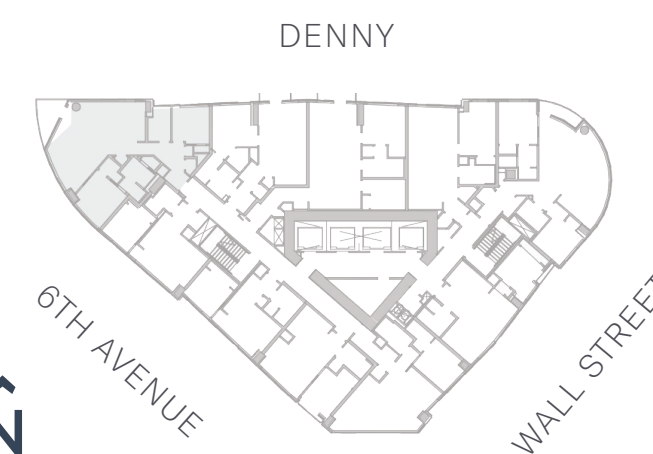

SPIRE
SEATTLE

2 BEDROOMS
2 BATHROOMS
FLOOR 6-7: 1,188 SQ FT
FLOOR 16-17: 1,188 SQ FT
FLOOR 28-29: 1,188 SQ FT

SPIRESEATTLE.COM

Unit A Type A

LACONIA  Realogics | Sotheby's 
DEVELOPMENT LLC INTERNATIONAL REALTY