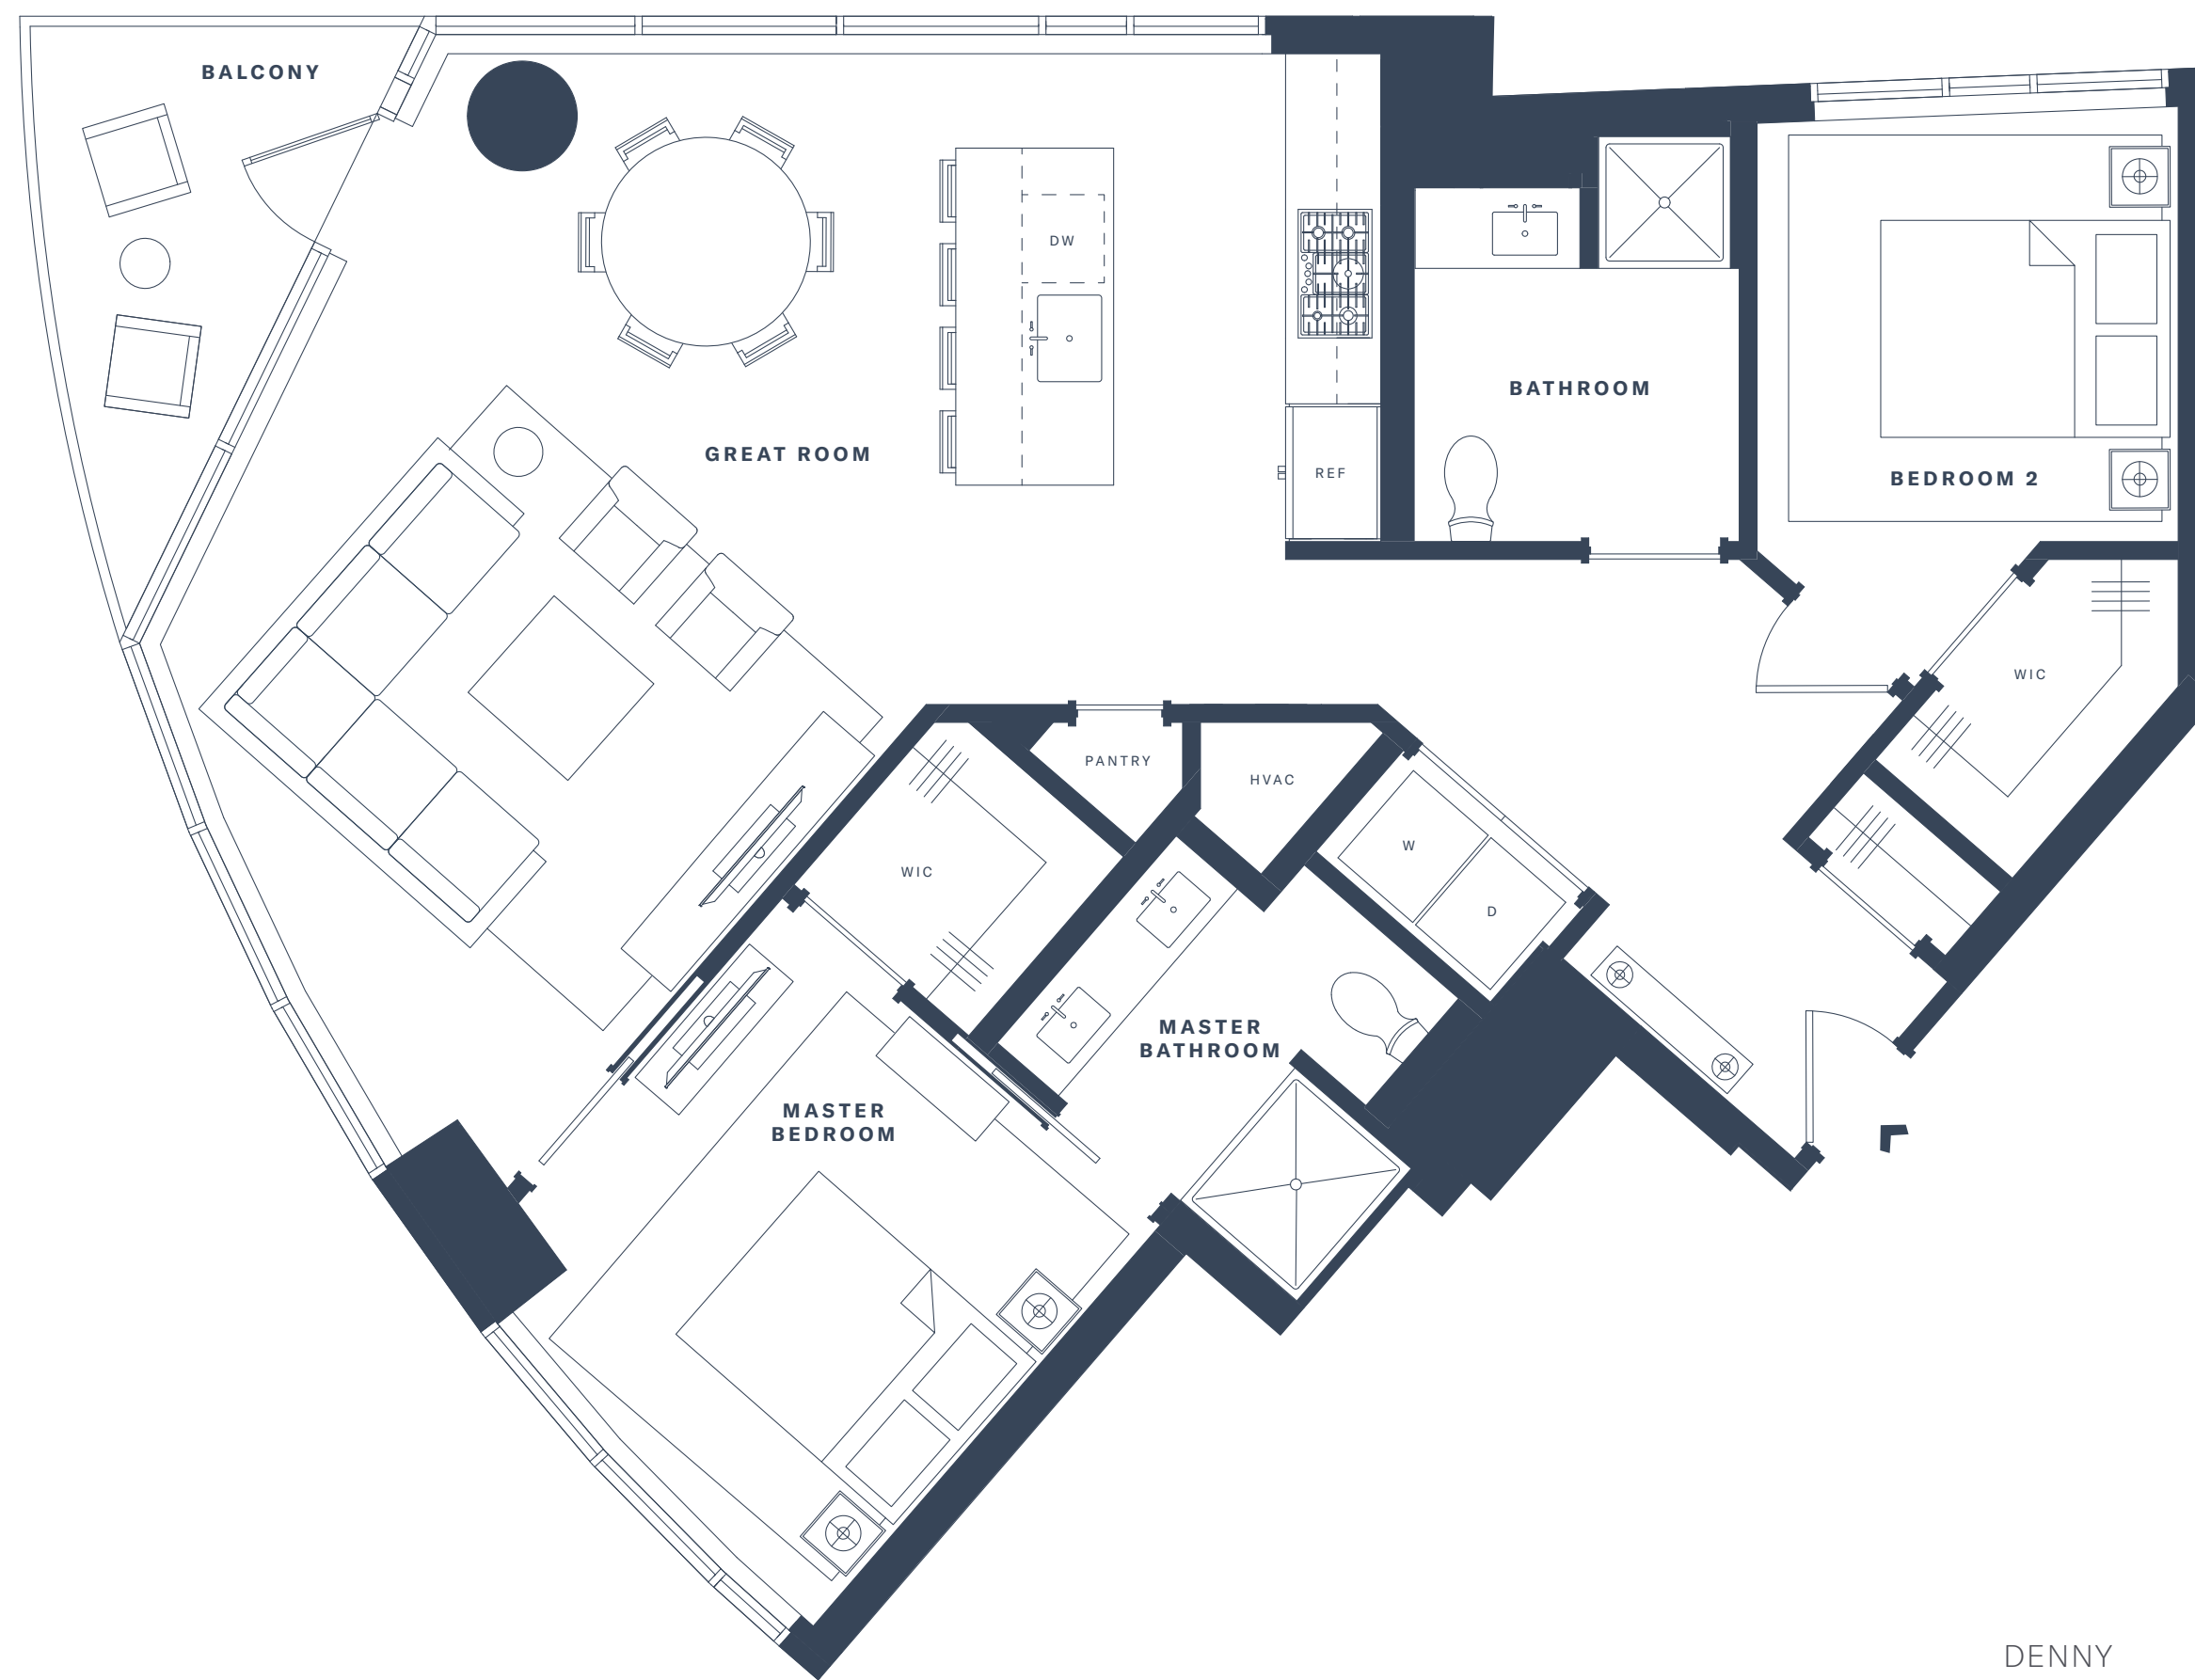

SPIRE
SEATTLE

2 BEDROOMS
2 BATHROOMS
FLOOR 6-7: 1,188 SQ FT
FLOOR 16-17: 1,188 SQ FT
FLOOR 28-29: 1,188 SQ FT

SPIRESEATTLE.COM

Unit A Type A

LACONIA  Realogics | Sotheby's 
DEVELOPMENT LLC INTERNATIONAL REALTY

This is not an offer to sell but intended for information only. Any representation as to square footage is approximate. Renderings, photography, illustrations, floor plans, amenities, finishes, and other information described herein are representative only and are not intended to reflect any specific feature, amenity, unit condition or view when built. No representation and warranties are made with regard to the accuracy, completeness or suitability of the information published herein. The developer reserves the right to make modification to materials, specifications, plans, pricing, designs, scheduling, and delivery without prior notice. Exclusively represented by Realogics Sotheby's International Realty.